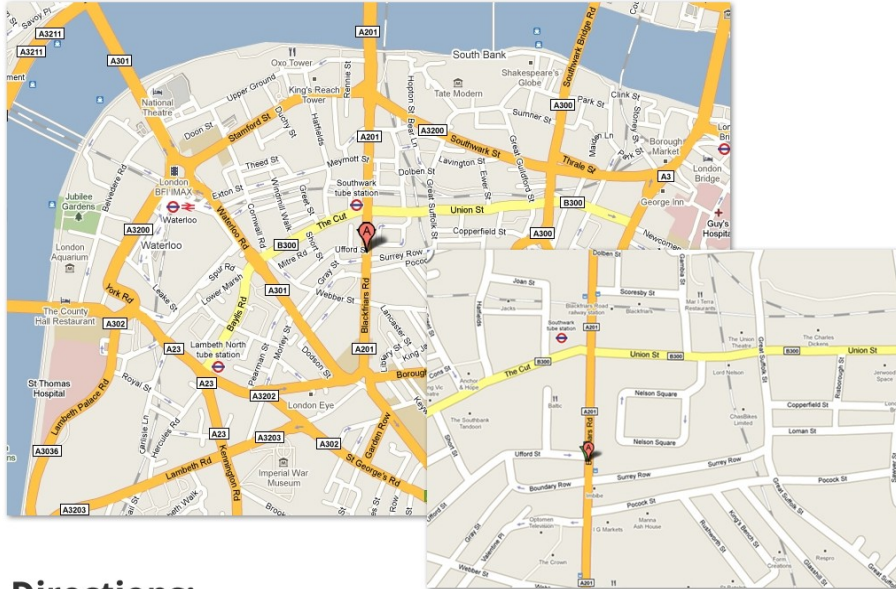

## Directions:

### Train:

We are located within a 10 minute walk from London Waterloo station.

From Waterloo BR Station take the down escalators next to Accessorise  
Turn right out of the station

Cross the road at the traffic lights and walk up The Cut (The Old Vic will be on your right).

At the top of The Cut turn right, Viewpoint Southbank Studios entrance is in Ufford Street, the first road on your right.

### London Underground:

We are situated within a 2 minute walk from Southwark underground tube station and within a 15 minute walk from Borough & Lambeth North underground tube stations.

From Southwark Underground turn right along Blackfriars Road (away from the Bridge)